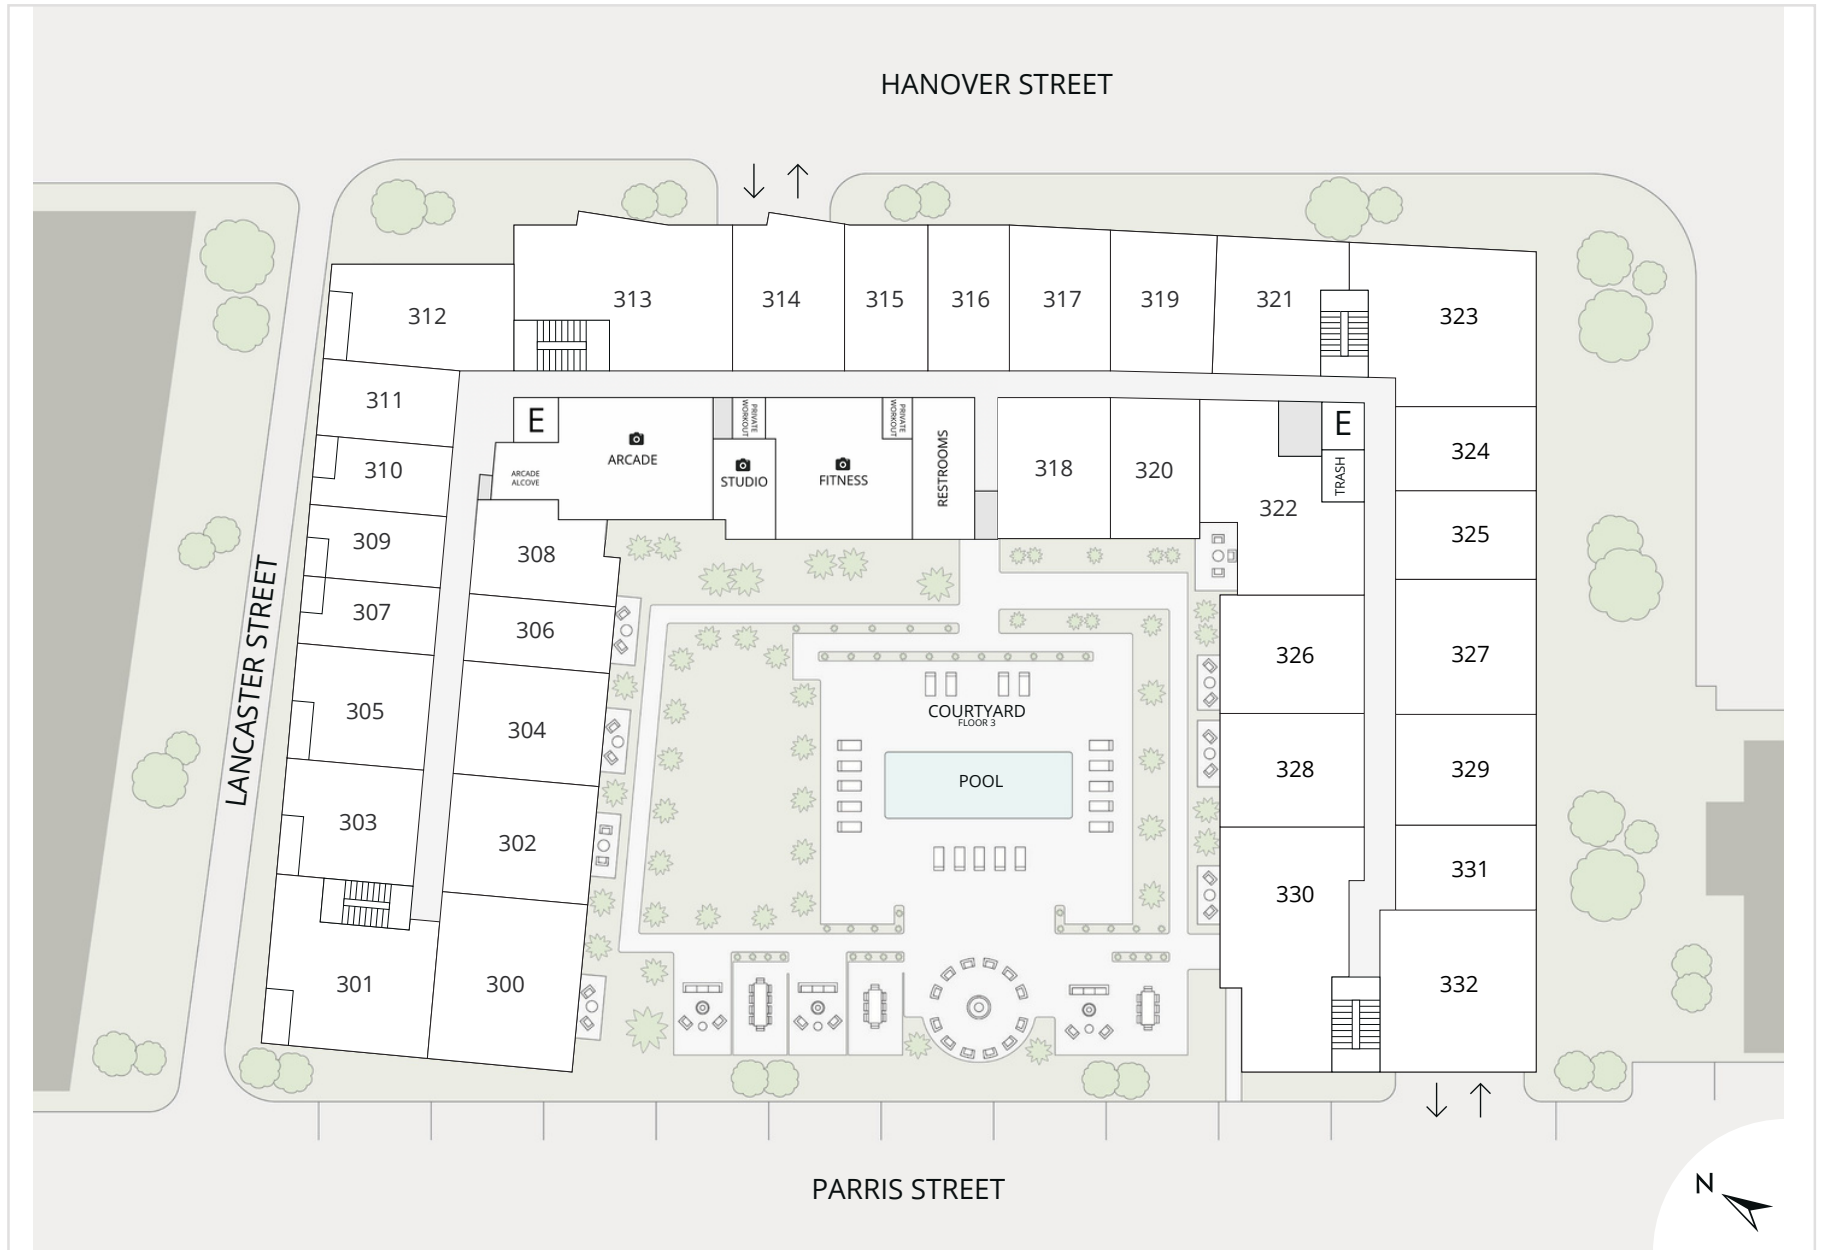

The Armature

52 Hanover St | Portland, ME 04101 | thearmatureportland.com

Floor 1

THE ARMATURE

The Armature

52 Hanover St | Portland, ME 04101 | thearmatureportland.com

Floor 2

THE ARMATURE

Floor 5

Floor 6

Floor 8