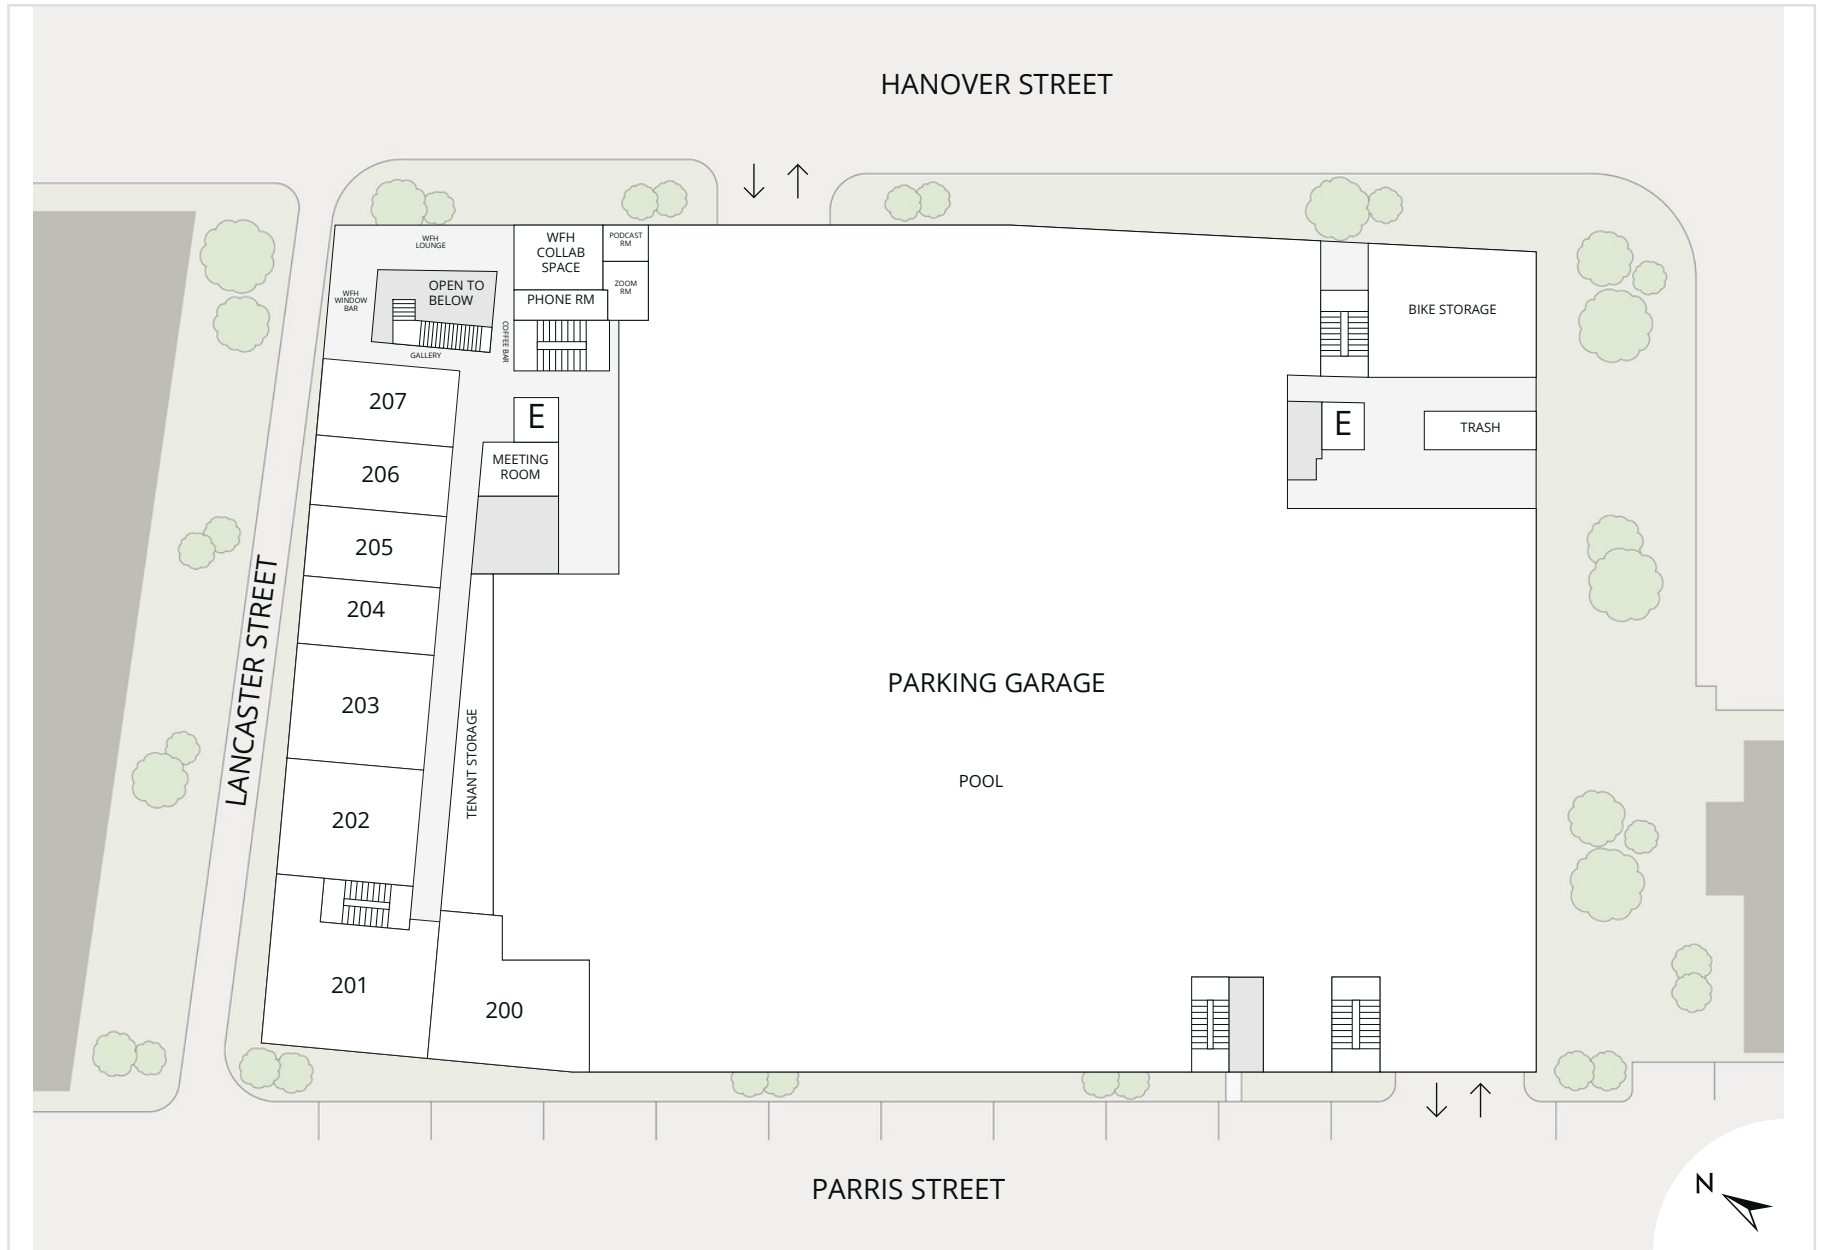

The Armature

52 Hanover St | Portland, ME 04101 | thearmatureportland.com

Floor 1

THE ARMATURE

The Armature

52 Hanover St | Portland, ME 04101 | thearmatureportland.com

Floor 2

THE ARMATURE

Floor 5

Floor 6

Floor 8