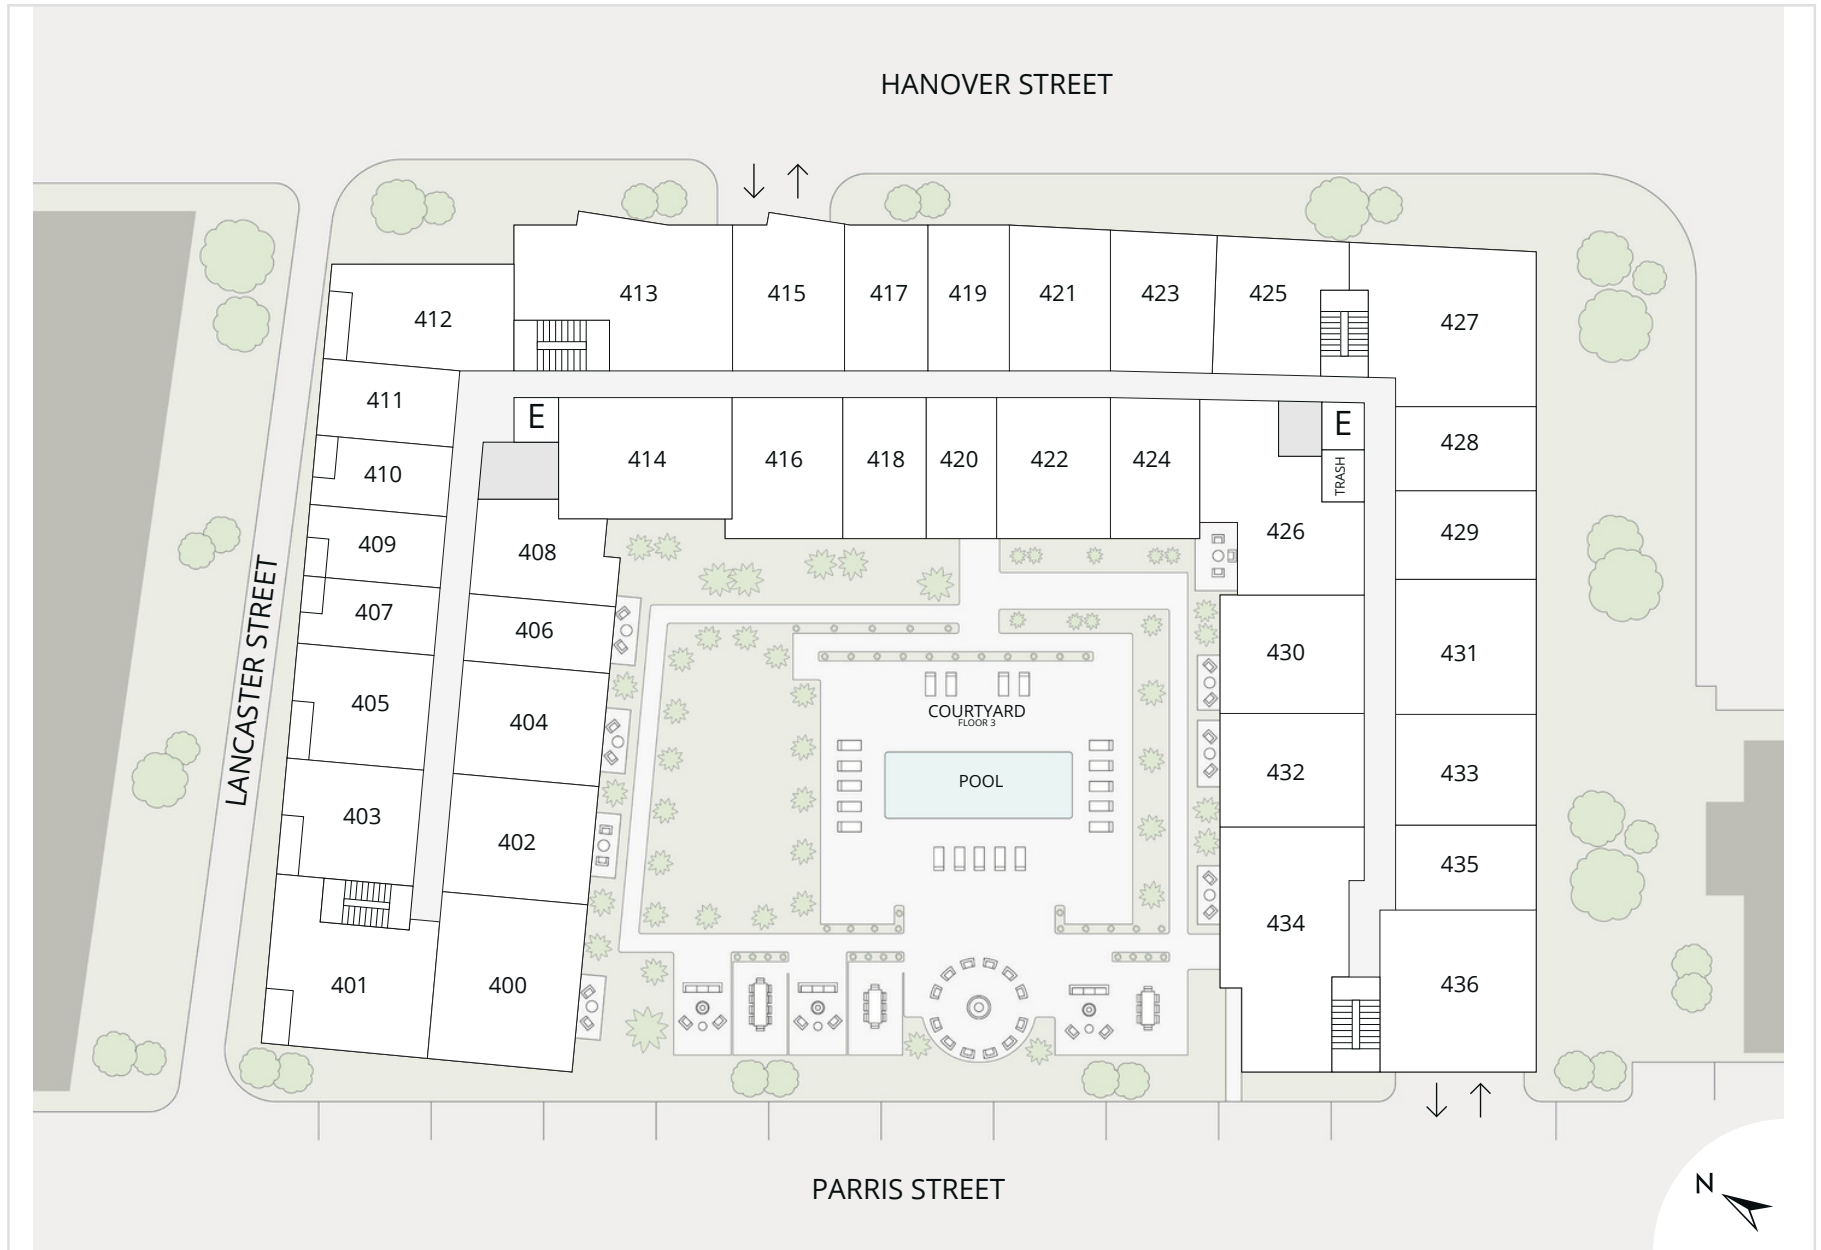

Floor 4

The Armature

52 Hanover St | Portland, ME 04101 | thearmatureportland.com

THE ARMATURE